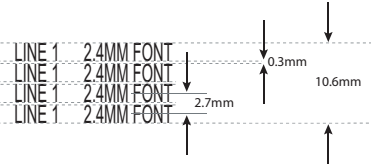

1 LINE1 12.7MM FONT

2 LINE1 5.5MM FONT

LINE1 5.5MM FONT
LINE2 5.5MM FONT

3 LINE 1 3.2MM FONT
LINE 2 3.2MM FONT
LINE 1 3.2MM FONT
LINE 2 3.2MM FONT
LINE 3 3.2MM FONT
LINE 1 3.2MM FONT
LINE 2 3.2MM FONT
LINE 3 3.2MM FONT

4 LINE 1 2.4MM FONT
LINE 1 2.4MM FONT
LINE 1 2.4MM FONT
LINE 3 2.4MM FONT
LINE 4 2.4MM FONT
LINE 1 2.4MM FONT
LINE 1 2.4MM FONT
LINE 1 2.4MM FONT
LINE 1 2.4MM FONT

EVOLUTION-2

FONT DIMENSIONS & LINE SPACING