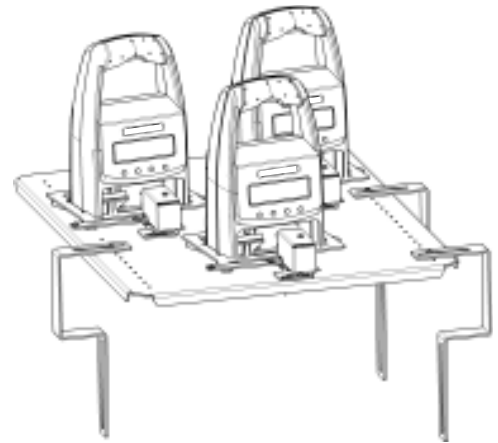

794500-000
3 lines, automatic